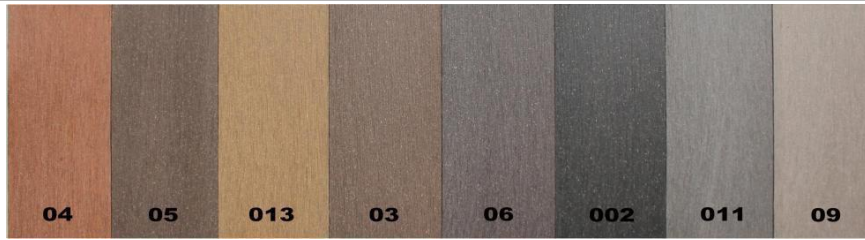

## Shanghai Seven Trust Industry Co., Ltd.

Add: Building 6, headquarter Bay, No.2500 Xiupu Rd, Pudong, Shanghai 201315, China  
Tel: 0086-021-61182468 E-mail: vip@shanghaiwpc.com

**All the smooth surface decking can be embossed.  
All the above 8 colors are available.**

Picture	Item No.:	Description of the product	Width (mm)	Thickness (mm)	Standard Length(m)
	ST-140H25-A	Six-round-hole Decking	140	25	2.2m,2.9m suit for container. Also can be customized
	ST-146H30	Hollow Floor Decking	146	30	2.2m,2.9m suit for container. Also can be customized
	ST-150H25-A	Hollow Floor Decking	150	25	2.2m,2.9m suit for container. Also can be customized
	ST-145H25	Hollow Floor Decking	145	25	2.2m,2.9m suit for container. Also can be customized
	ST-146H21	Hollow Floor Decking	146	21	2.2m,2.9m suit for container. Also can be customized
	ST-140H23-B	Hollow Floor Decking	140	23	2.2m,2.9m suit for container. Also can be customized

	ST-146S19	Solid Floor Decking	146	21	2.2m,2.9m suit for container. Also can be customized
	ST-150H25-C	Hollow Floor Decking	150	25	2.2m,2.9m suit for container. Also can be customized
	ST-150H25-D	Hollow Floor Decking	150	25	2.2m,2.9m suit for container. Also can be customized
	ST-150S25-B	Solid Floor Decking	150	25	2.2m,2.9m suit for container. Also can be customized
	ST-140S23-C	Solid Floor Decking	140	23	2.2m,2.9m suit for container. Also can be customized
	ST-150M22	M-Type Floor Decking	150	22	2.2m,2.9m suit for container. Also can be customized
	ST-100H20	Hollow Floor Decking	100	20.5	2.2m,2.9m suit for container. Also can be customized
	ST-140H23-A	Hollow Floor Decking	140	23	2.2m,2.9m suit for container. Also can be customized
	ST-140H25-B	Hollow Floor Decking	140	25	2.2m,2.9m suit for container. Also can be customized
	ST-200H25	Hollow Floor Decking	200	25	2.2m,2.9m suit for container. Also can be customized